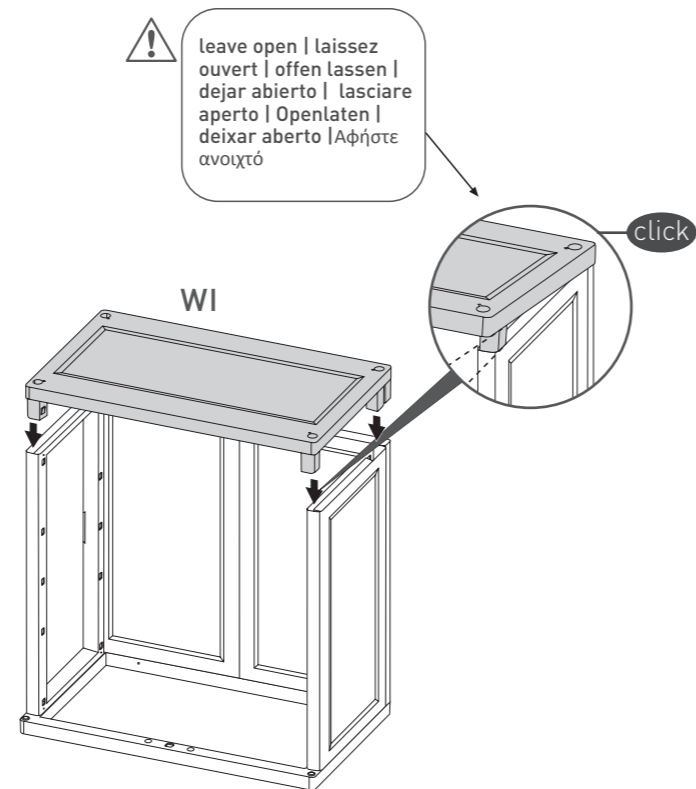

Other European Countries:
Keter Europe Gardening
Ericssonstraat 17, Postbus 224, 5120 AE Rijen, the Netherlands.
Tel: 31-1612-28301, Fax: 31-1612-28322

WWW.KETER.COM

WWW.KETER.COM

A-1055-1

1

2

3

4